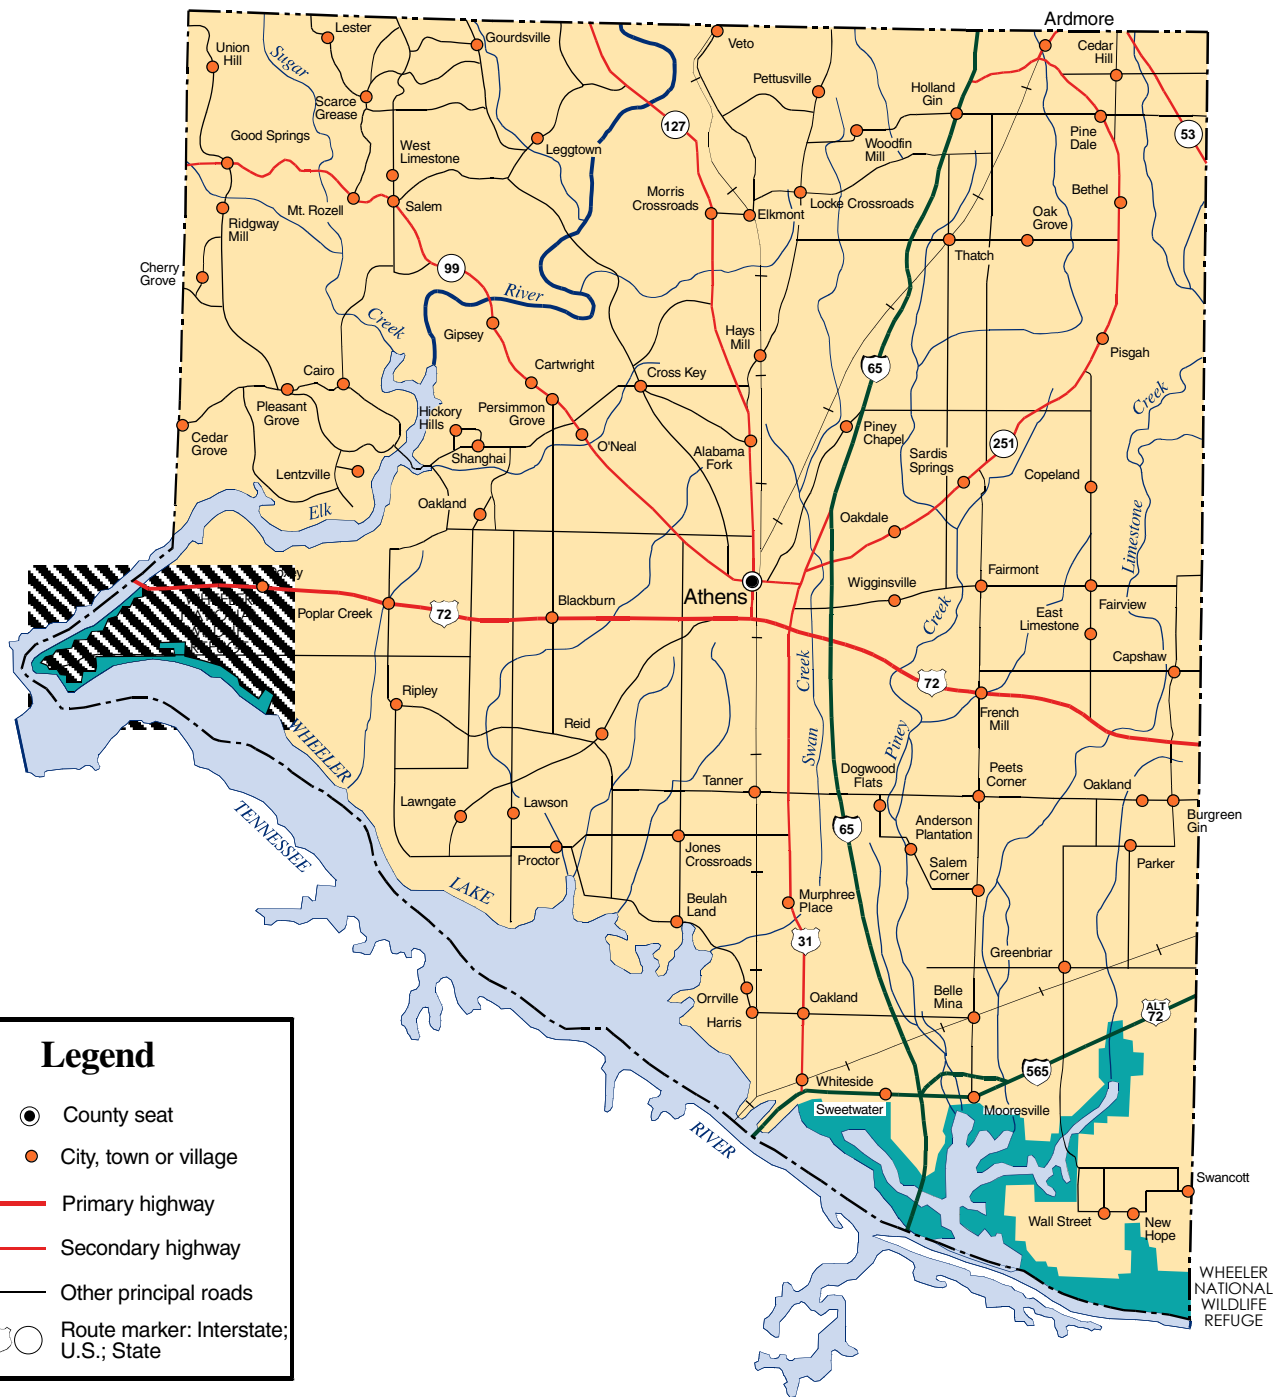

LIMESTONE COUNTY

Legend

- County seat
- City, town or village
- Primary highway
- Secondary highway
- Other principal roads
- Route marker: Interstate; U.S.; State

Population Key

BIRMINGHAM.....	100,000 to 500,000
Tuscaloosa.....	50,000 to 100,000
Gadsden.....	25,000 to 50,000
Albertville.....	5,000 to 25,000
Foley.....	1,000 to 5,000
Brilliant.....	500 to 1,000
Elkmont.....	up to 500

Produced by the Dept. of Geography
College of Arts and Sciences
The University of Alabama