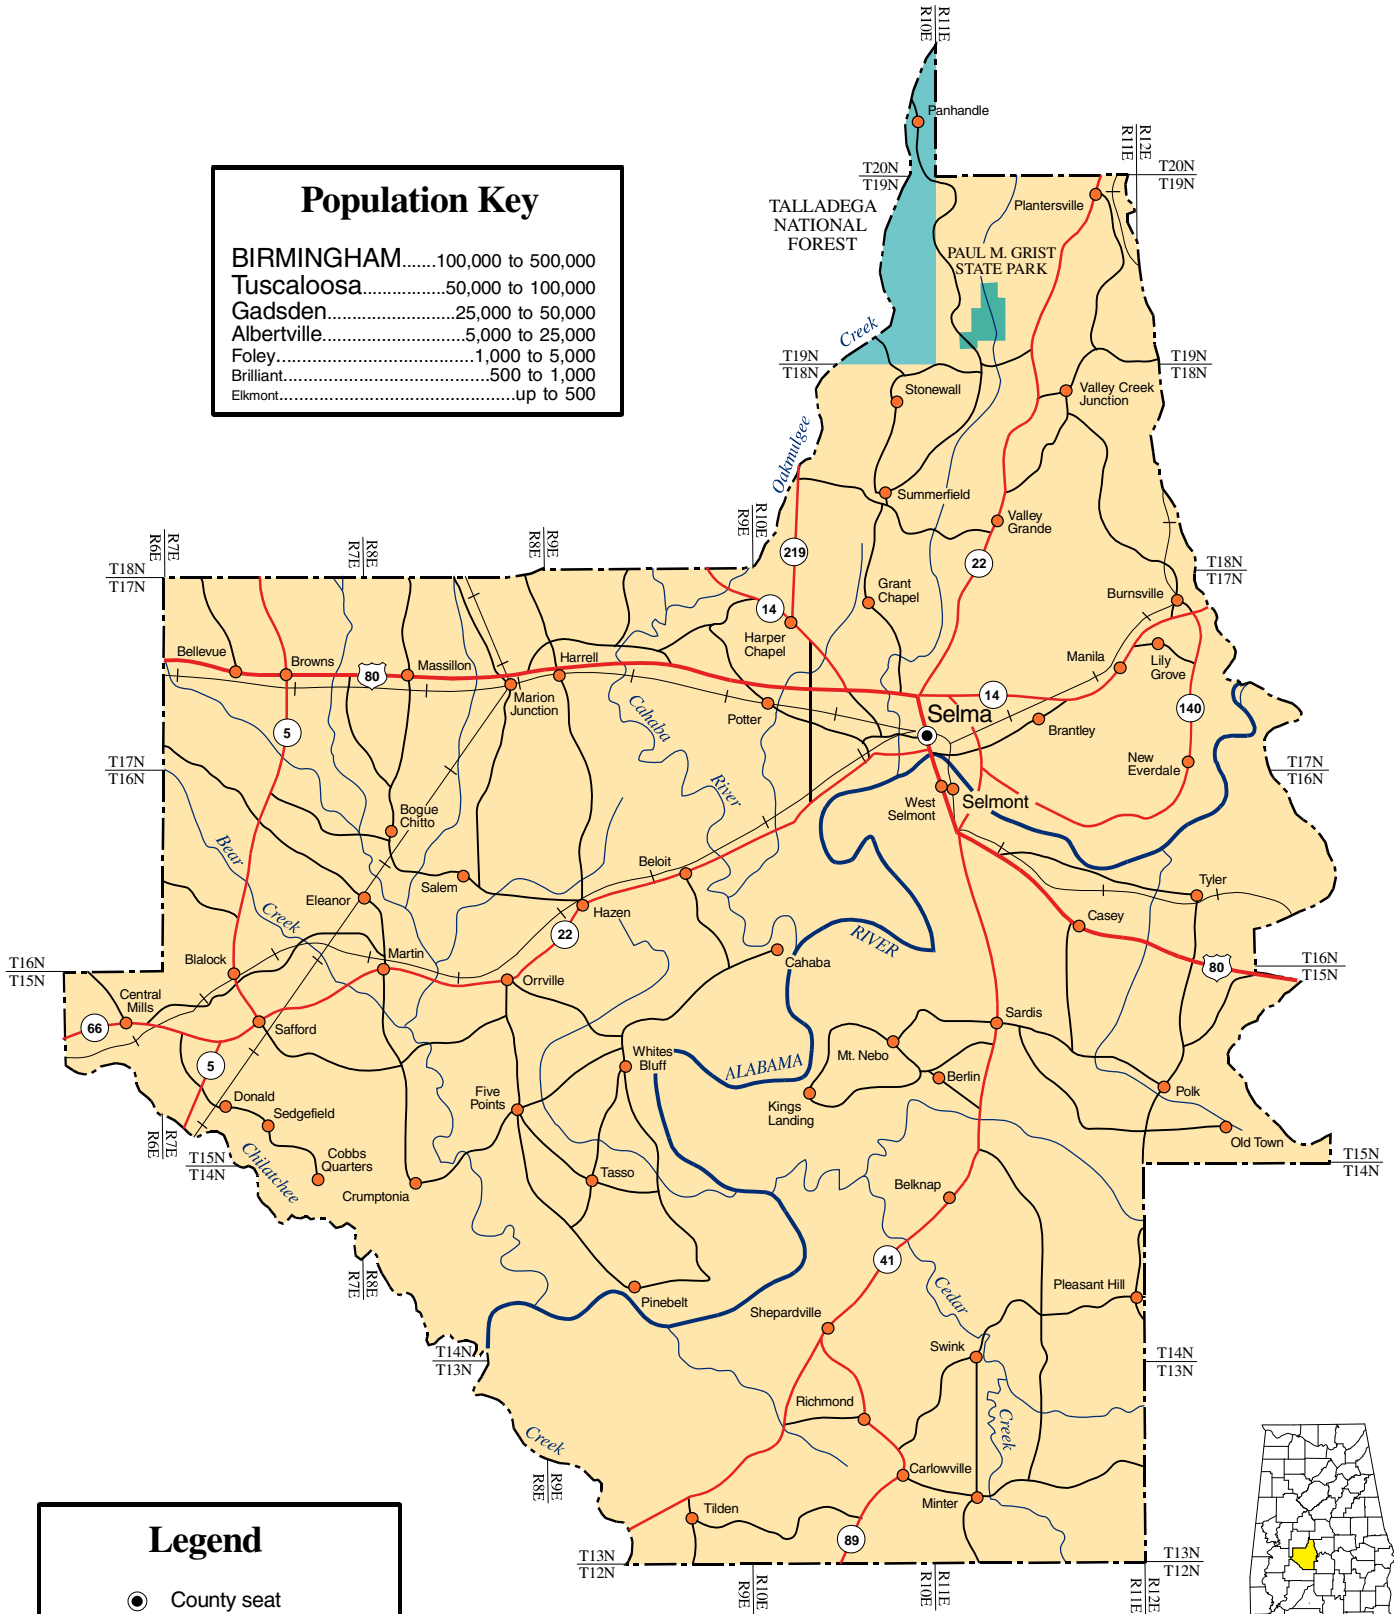

DALLAS COUNTY

Population Key

BIRMINGHAM.....	100,000 to 500,000
Tuscaloosa.....	50,000 to 100,000
Gadsden.....	25,000 to 50,000
Albertville.....	5,000 to 25,000
Foley.....	1,000 to 5,000
Brilliant.....	500 to 1,000
Elkmont.....	up to 500

Legend

- County seat
- City, town or village
- Primary highway
- Secondary highway
- Other principal roads

Route marker: Interstate; U.S.; State

0 5 10 miles